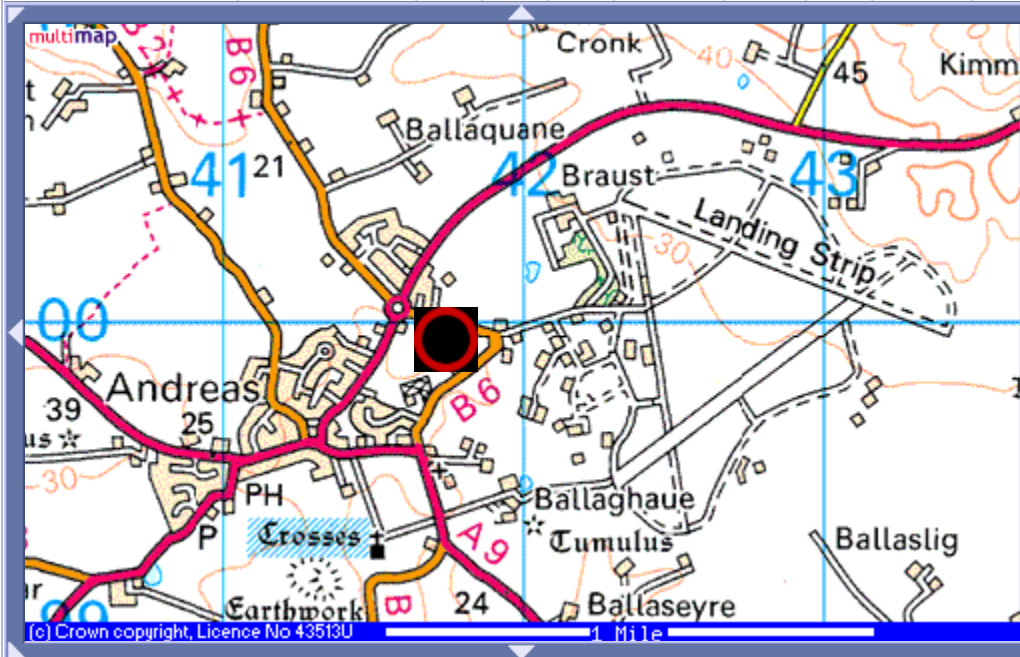

LOCAL INFORMATION

Pick or type a category:

Education

Education

Go

OFFERS

Map of Robert Quine birthplace Isle of Man

Zoom 1:25,000 Scale Print Link Aerial Book hotels Buy map Bigger Help

MAP INFORMATION

Location: Isle of Man
Grid ref: SC417999
X: 241800m **Y:** 499900m
Lat: 54:22:13N (54.3704) **Lon:** 4:26:15W (-4.4375)
Web Address: www.multimap.com/map/browse.cgi?lat=54.3704&lon=-4.4375&scale=25000&icon=x

NEAREST TRANSPORT LINKS

Railway Station	Stranraer Railway Station	44.1 miles (70.9 km)
Airport	Isle Of Man (Ronaldsway)	21.6 miles (34.8 km)

These locations are nearest as the crow flies, but may not be nearest by road.