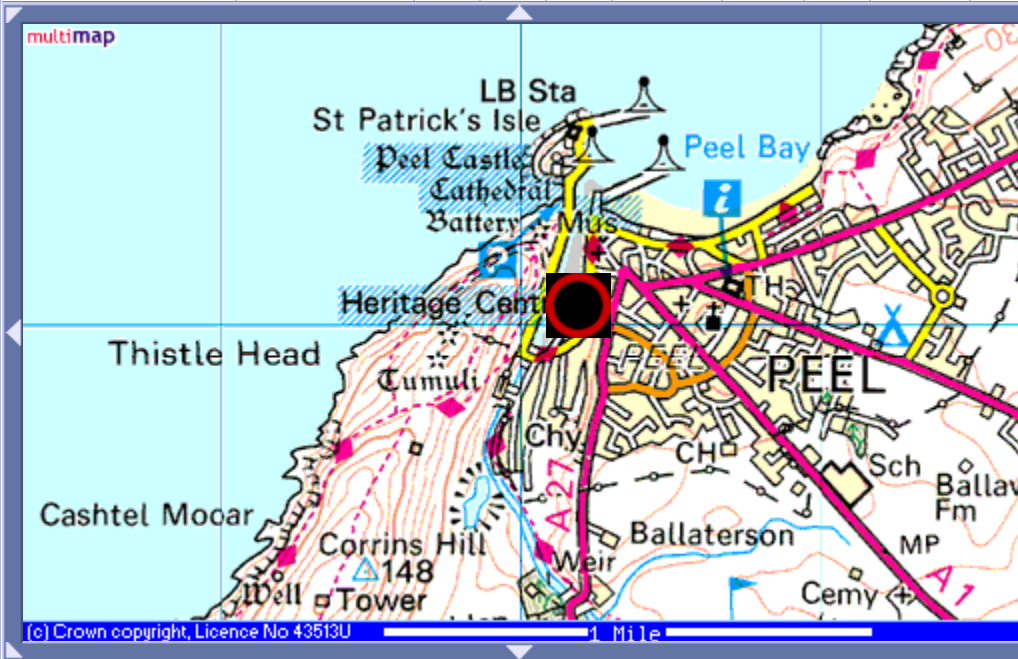

LOCAL INFORMATION

Pick or type a category:

Education

Education

Go

OFFERS

Map of Peel Isle of Man

Zoom Scale 1:25,000 Print Link Aerial Book hotels Buy map Bigger Help

(c) Crown copyright, Licence No 43513U 1 Mile

MAP INFORMATION

**Location:** Isle of Man**Grid ref:** SC241840**X:** 224200m **Y:** 484100m**Lat:** 54:13:19N (54.222) **Lon:** 4:41:53W (-4.6981)**Web Address:** [www.multimap.com/map/browse.cgi?lat=54.222&lon=-4.6981&scale=25000&icon=x](http://www.multimap.com/map/browse.cgi?lat=54.222&lon=-4.6981&scale=25000&icon=x)

Reproduction of this map and related information is not permitted without prior written consent. See the [full terms and conditions](#).

**LOCAL WEATHER**Isolated light rain shower, 14°C, 18mph W. [Five day forecast](#)**NEAREST TRANSPORT LINKS**

<b>Railway Station</b>	<a href="#">Stranraer Railway Station</a>	49.3 miles (79.3 km)
<b>Airport</b>	<a href="#">Isle Of Man (Ronaldsway)</a>	10.3 miles (16.5 km)

These locations are nearest as the crow flies, but may not be nearest by road.